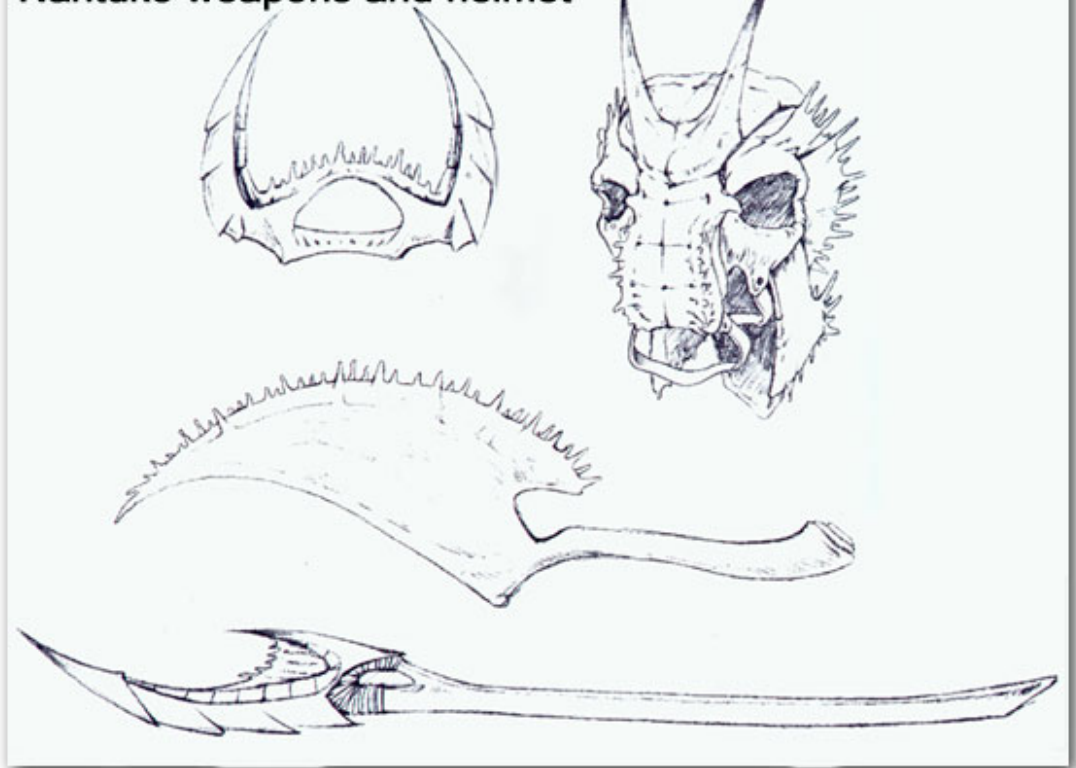

Nantuko weapons and helmet

[Magic Arcana Archive](#)

Continue

Other recent articles

[Spirited Away-kening](#) Revisiting multiplayer's best spirit
Anthony Alongi

Today

[IntoTheAether Invokes the Ultimus Principle](#) Tribal and PDC revisited
Jay Moldenhauer-Salazar

Today

[Forgotten Lore: 10 Mental Blocks of Magic](#) Improving your play by challenging your assumptions and habits
Mark Rosewater

Yesterday

[That's the Spirit](#) Looking back on the design behind several of Magic's spirits.
Mark Rosewater

Yesterday

[Champions Sealed Deck Primer: Scott's Build](#) Building the deck from last week's card pool.
Scott Wills

Yesterday

- [More recent articles](#)
- [Return to Magicthegathering.com](#)