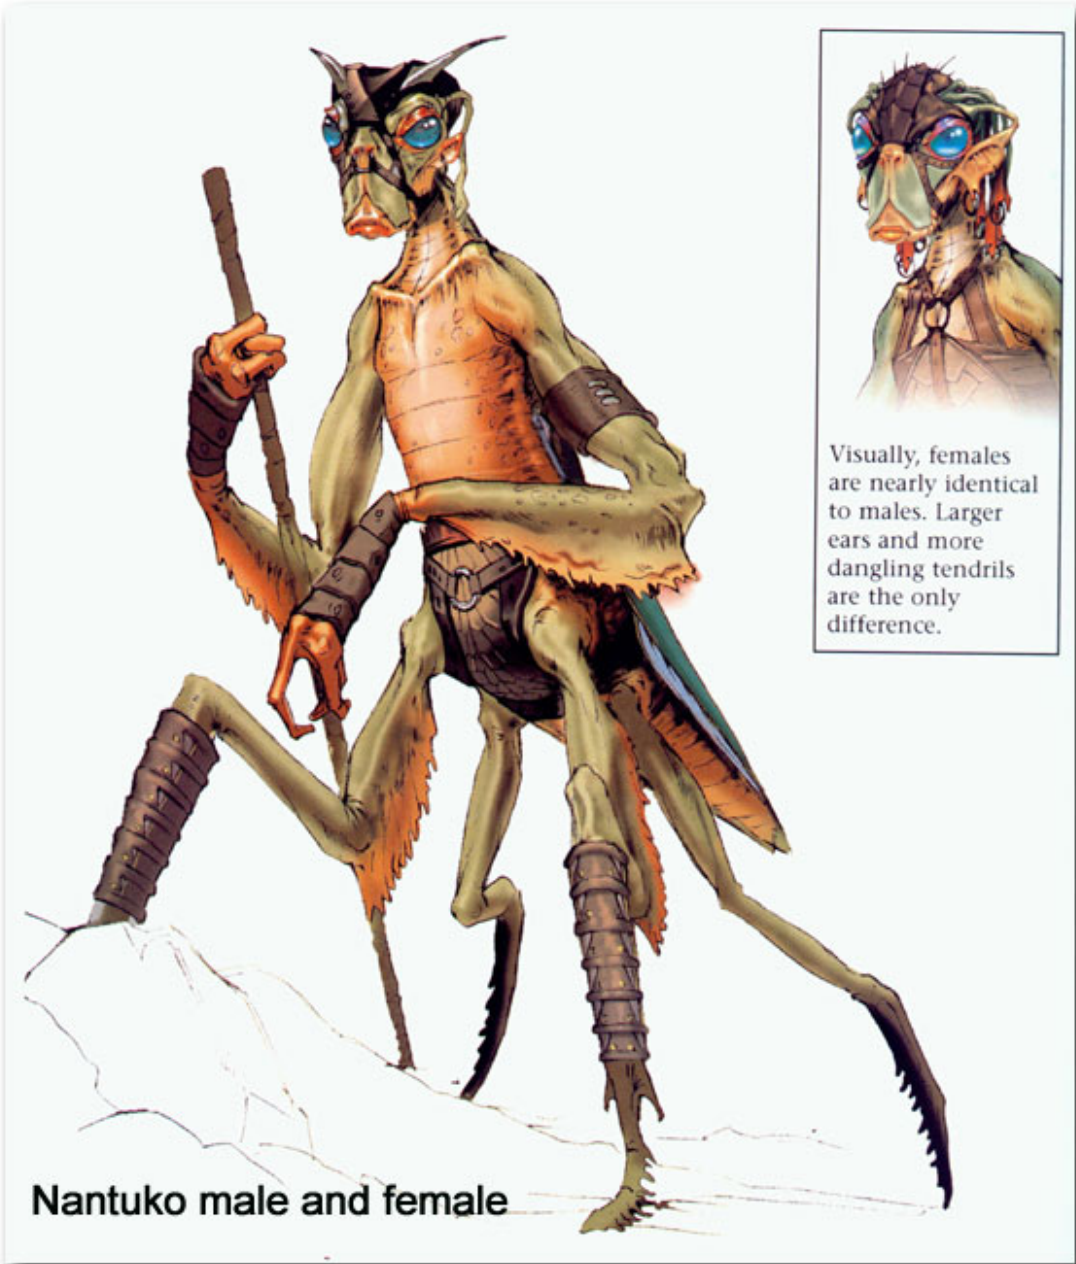

The Nantuko are a race of wise, mantis-like creatures from the *Odyssey* block. Spiritually close to nature, they are druids by profession. Today's Magic Arcana takes a behind-the-scenes look at the Nantuko chapter of the *Odyssey* style guide, to see what the artist illustrating these Insect Druids saw when the cards were still being designed.

To the right is a close-up concept illustration of a male Nantuko's head features. The caption reads:

*"Male shaman/elder
Older males grow chin and nostril tendrils as they age"*

Don't chuckle: nothing makes an older mantis look more distinguished than long nostril tendrils!

Below is a diagram of the morphological differences between male and female Nantuko.

Nantuko male and female

Visually, females are nearly identical to males. Larger ears and more dangling tendrils are the only difference.